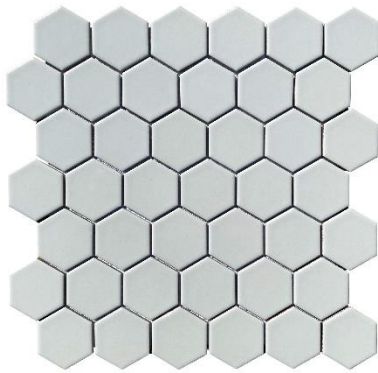

BLOWOUT SALE

2 inch Hexagon Porcelain Mosaics

\$1.50

/ sheet

(pallet pricing)

2 inch Hexagon Snow Glossy
TRBC20SNGL

2 inch Hexagon Snow Matte
TRBC20SNMT

2 inch Hexagon Black Matte
TRBC30MTBL

2 inch Hexagon Light Grey
Glossy / TRBC40GLGR

2 inch Hexagon Light Grey
Matte / TRBC40MTGR

2 inch Hexagon Mosaic

PRODUCT SPECIFICATIONS

Product	SKU	Sheet Size (inch)	Coverage	Thickness (inch)	Sh/Box	Weight (pound)
2 inch Hexagon Snow Glossy	TRBC20SNGL	11.8" x 12"	0.98 sf	1/4"	11	2.60
2 inch Hexagon Snow Matte	TRBC20SNMT	11.8" x 12"	0.98 sf	1/4"	11	2.60
2 inch Hexagon Black Matte	TRBC30MTBL	11.8" x 12"	0.98 sf	1/4"	11	2.60
2 inch Hexagon Light Grey Glossy	TRBC40GLGR	11.8" x 12"	0.98 sf	1/4"	11	2.60
2 inch Hexagon Light Grey Matte	TRBC40GLMT	11.8" x 12"	0.98 sf	1/4"	11	2.60