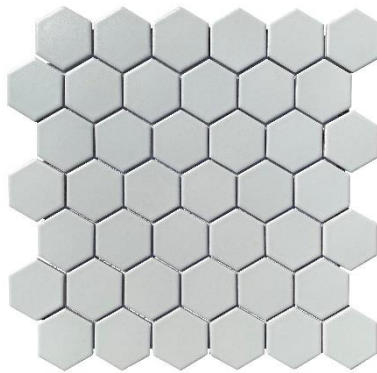

BLOWOUT SALE

2 inch Hexagon Porcelain Mosaics

\$1.50

/ sheet

(pallet pricing)

2 inch Hexagon Snow Glossy
TRBC20SNGL

2 inch Hexagon Snow Matte
TRBC20SNMT

2 inch Hexagon Black Matte
TRBC30MTBL

2 inch Hexagon Light Grey
Glossy / TRBC40GLGR

2 inch Hexagon Light Grey
Matte / TRBC40MTGR

2 inch Hexagon Mosaic

PRODUCT SPECIFICATIONS

Product	SKU	Sheet Size (inch)	Coverage	Thickness (inch)	Sh/Box	Weight (pound)
2 inch Hexagon Snow Glossy	TRBC20SNGL	11.8" x 12"	0.98 sf	1/4"	11	2.60
2 inch Hexagon Snow Matte	TRBC20SNMT	11.8" x 12"	0.98 sf	1/4"	11	2.60
2 inch Hexagon Black Matte	TRBC30MTBL	11.8" x 12"	0.98 sf	1/4"	11	2.60
2 inch Hexagon Light Grey Glossy	TRBC40GLGR	11.8" x 12"	0.98 sf	1/4"	11	2.60
2 inch Hexagon Light Grey Matte	TRBC40GLMT	11.8" x 12"	0.98 sf	1/4"	11	2.60