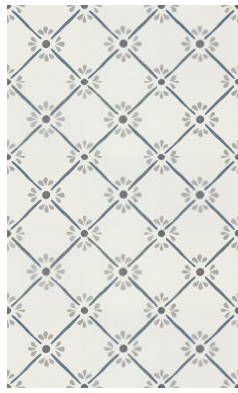

PROVENZA

Porcelain Tile | 8.7" x 8.7"

blue · green

Blue Bloom Matte

PROVENZA

PROVENZA collection pays tribute to the charm and beauty of the Mediterranean. With its exquisite floral and ornamental patterns typical of Provence, this 9" x 9" collection will transport you to a land bathed in sunlight. Its colors range from warm to cool shades, conjuring up the rich beauty of the Mediterranean landscape. PROVENZA's warm shades bring to mind the sun's golden rays, while its cooler shades are reminiscent of the soothing sea and sky. Thanks to its wide selection of colors, comfortable backdrops brimming with personality can be created, opting for cooler or warmer shades as you prefer. PROVENZA's versatility is another of its strong points. The collection, made up of a total of 6 carefully chosen models, can be used on both walls and floors, guaranteeing broad design potential.

Provenza 9" x 9" (8.7" x 8.7")
Blue Bloom Matte Tile
PRV99MTBLBM

5 Patterns

Provenza 9" x 9" (8.7" x 8.7")
Green Bloom Matte Tile
PRV99MTGRNBM

5 Patterns

Provenza 9" x 9" (8.7" x 8.7")
Blue Flower Matte Tile
PRV99MTBLFL

5 Patterns

Provenza 9" x 9" (8.7" x 8.7")
Green Flower Matte Tile
PRV99MTGRNFL

5 Patterns

Provenza 9" x 9" (8.7" x 8.7")
Blue Petal Matte Tile
PRV99MTBLPT

5 Patterns

Provenza 9" x 9" (8.7" x 8.7")
Green Petal Matte Tile
PRV99MTGRNPT